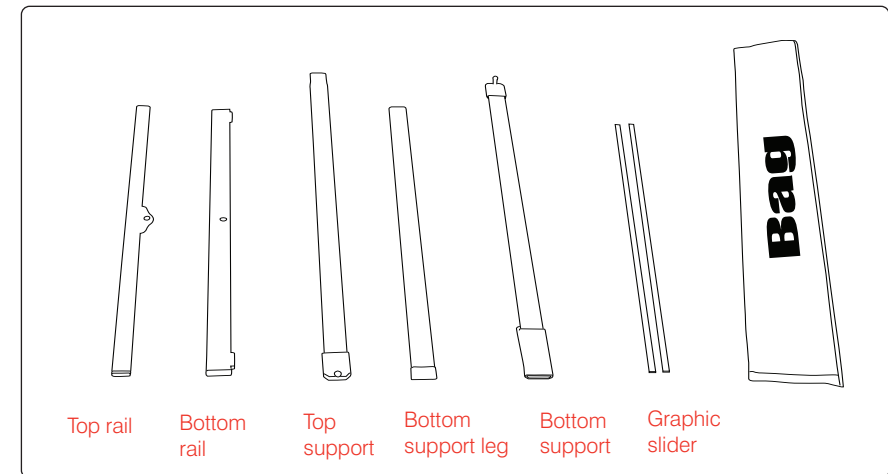

## L-banner

### Hardware specifications

Assembled dimensions 1870mm (h) x 810mm (w) x 500mm (d) (mm)

weight 1.3kg

### Graphic specifications

Graphic Area: 1800(h) x 800 (w) (mm)

### Attaching graphic

When attaching graphic slider make sure the slider is attached to the front of the graphic