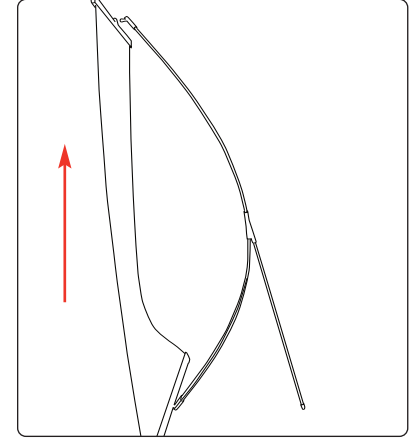

### Hardware specifications

Assembled dimensions 1870mm (h) x 810mm (w) x 500mm (d) (mm)

weight 1.3kg

### Graphic specifications

Graphic Area: 1800(h) x 800 (w) (mm)